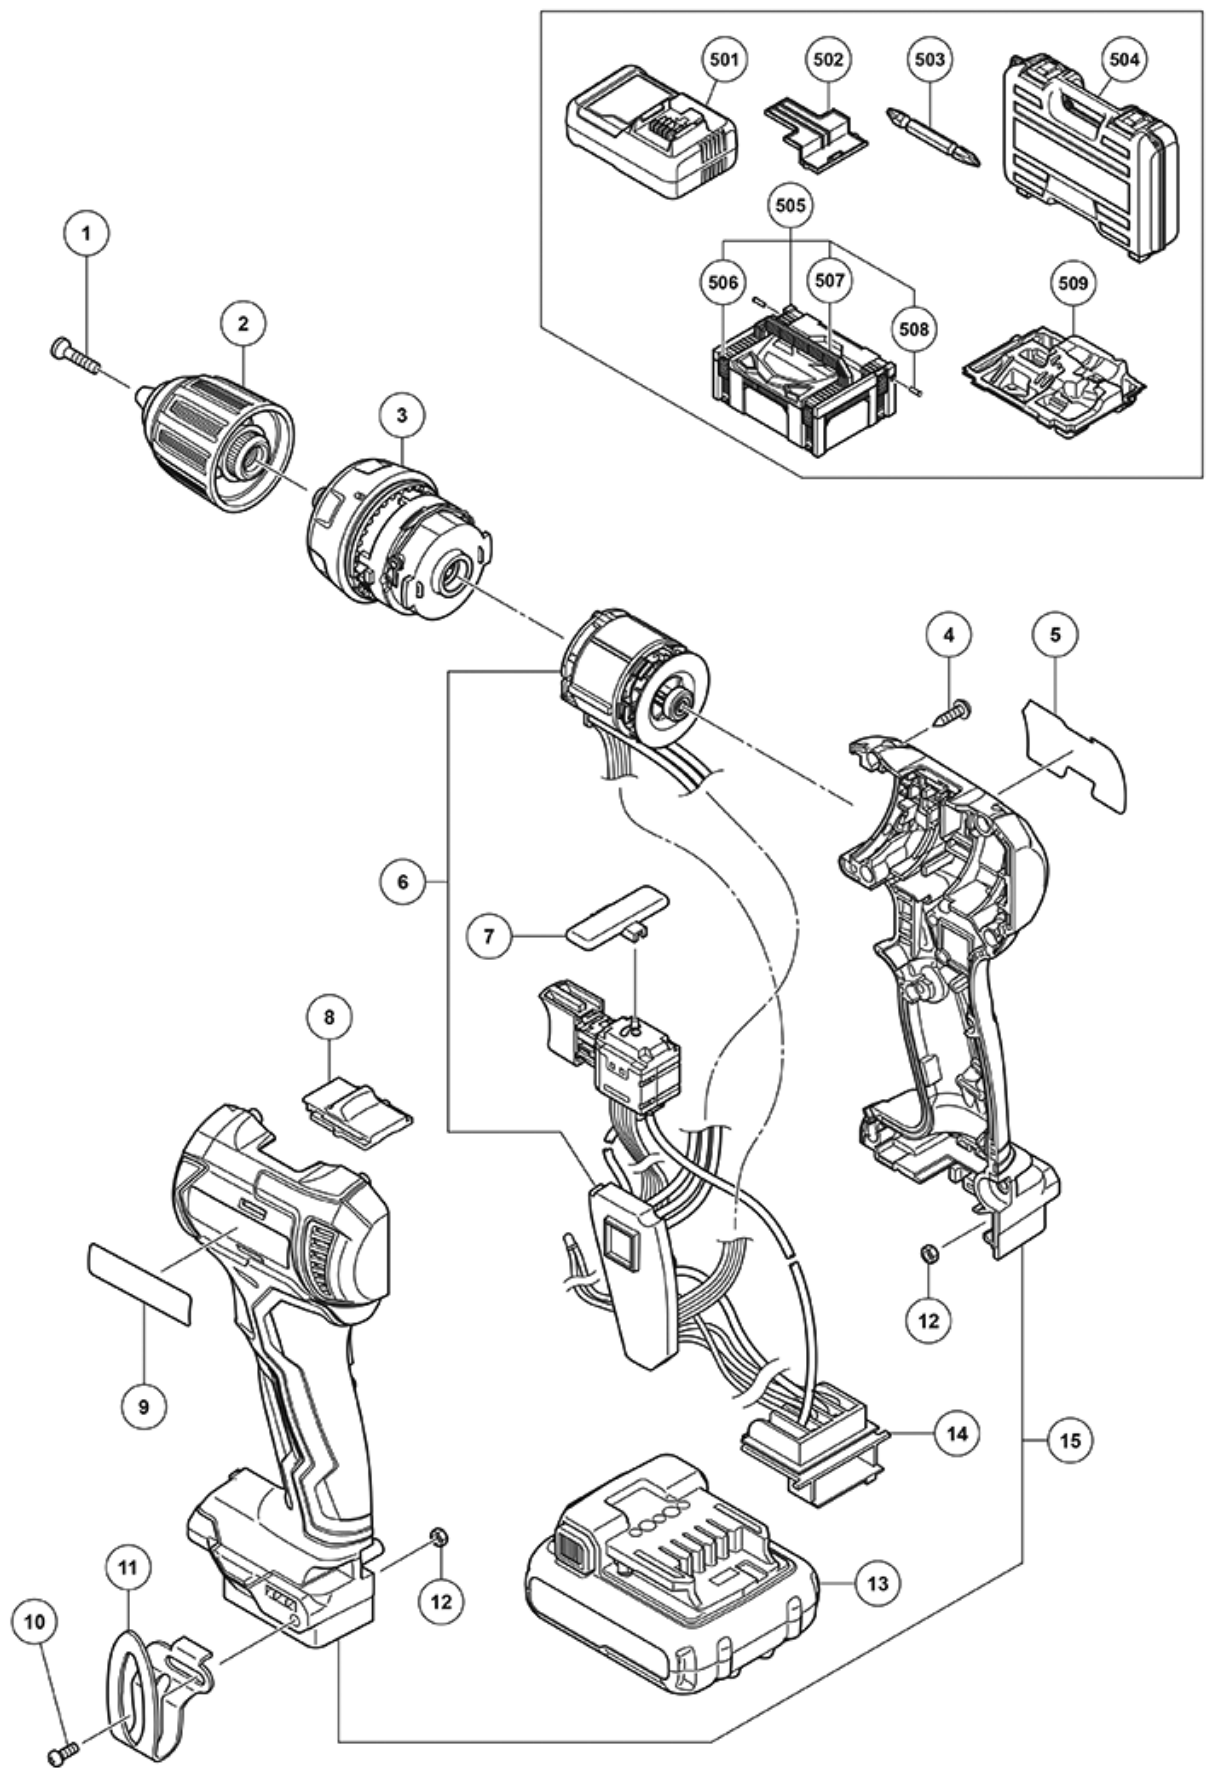

n°	Article	Quantité utilisée
1	337426 HEXALOBULAR M5 LEFT-HAND (OLD 325616)	1
2	337390 DRILL CHUCK 10TLRM-N (W/O CHUCK WRENCH)	1
3	374383 GEAR BOX (A) NEW	1
4	313687 TAPPING SCREW (W/FLANGE) D3X16 (BLACK)	8
6	374381 MOTOR SET NEW	1
7	374399 PUSHING BUTTON NEW	1
8	374382 SHIFT KNOB NEW	1
10	337357 TRUSS HD. SCREW M4 (BLACK) NEW	1
11	372229 HOOK NEW	1
12	327002 LOCK NUT M4 (BLACK)	2
13	374404 BATTERY BSL 1240M (EUROPE)	2
14	374387 BATTERY TERMINAL NEW	1
15	374379 HOUSING SET (A+B) NEW	1
502	374778 BATTERY COVER NEW	1
504	336642	1
506	336472 LATCH	4
507	336473 HANDLE (HSC) NEW	1
508	336474 HINGE	2
509	374779 INNER TRAY HSC NEW	1

Rev.1

MODEL
DS12DD