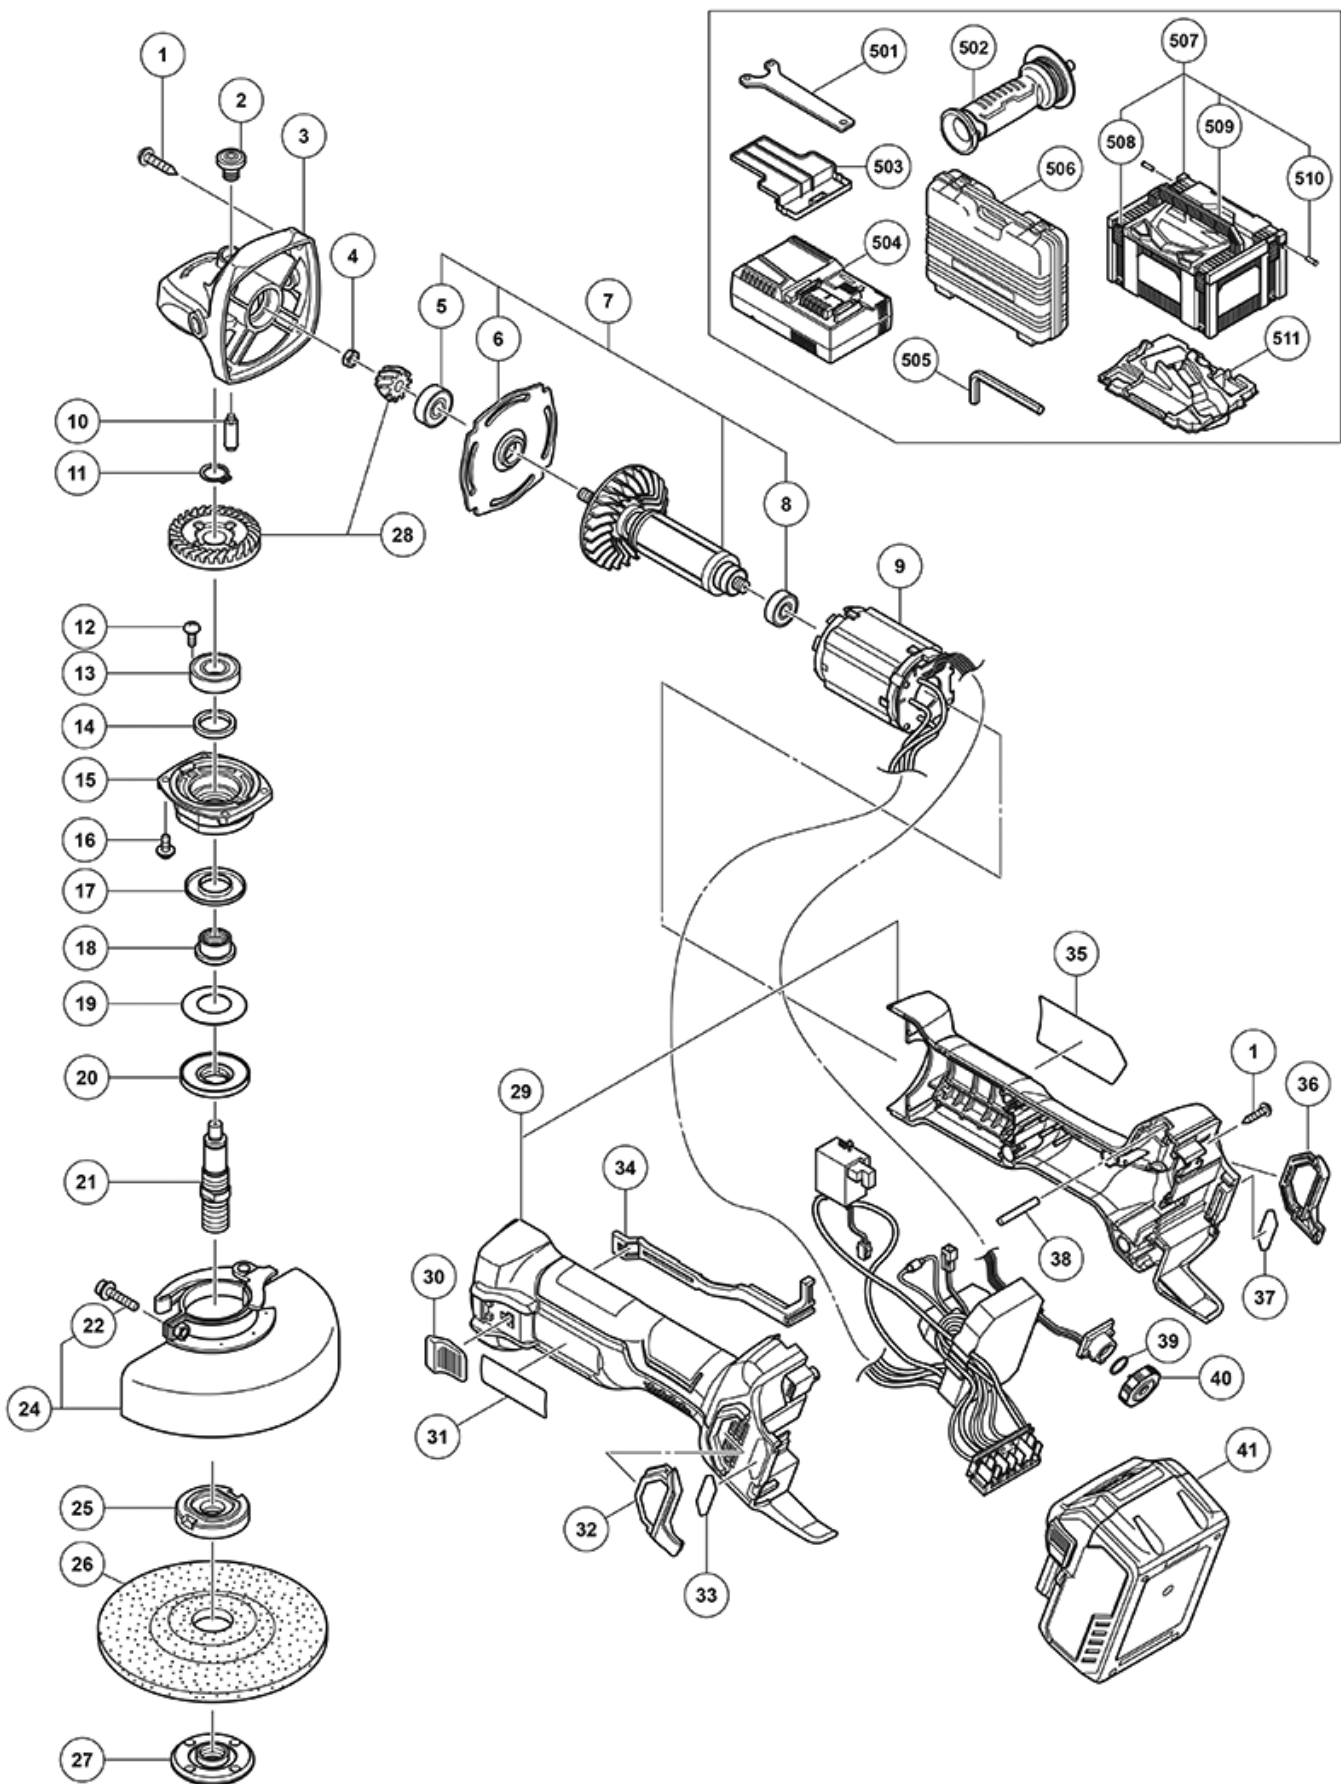

n°	Article	Quantité utilisée
1	328643 TAPPING SCREW (W/FLANGE) D4X23 (BLACK)	9
2	301944 PUSHING BUTTON	1
3	338332 GEAR COVER ASS'Y NEW	1
4	309191 SPECIAL NUT M6	1
5	338337 BALL BEARING 608S NEW DEC	1
6	334940 BEARING HOLDER NEW	1
7	361075 ROTOR ASS'Y	1
8	607VVC BALL BEARING 607VVC2PS2L	1
9	340986	1
10	301943 LOCK PIN	1
11	939542 RETAINING RING FOR D12 (10 PCS)	1
12	334942 SLOTTED HD. SCREW M4 (SEAL LOCK) NEW	2
13	6001DD BALL BEARING 6001DDUCMPS2S (OLD 980925)	1
14	372126 FELT PACKING NEW	1
15	372123 PACKING GLAND NEW	1
16	307127 SEAL LOCK SCREW (W/SP. WASHER) M4X12	4
17	372183 FRINGER NEW	1
18	371672 SLEEVE (B) NEW	1
19	371673 BELLEVILLE SPRING (B) NEW	1
20	371674 SUPPORT BODY (B) NEW	1
21	373074 SPINDLE (C)	1
22	316107 HEX. HOLE BOLT M5X20 (W/WASHERS) (OLD 900162-05020)	1
24	337231 WHEEL GUARD ASS'Y NEW	1
25	371677 WHEEL WASHER (C) NEW	1
27	339579 WHEEL NUT M14 NEW	1
28	338338 GEAR AND PINION SET NEW	1
29	372105 HOUSING (A).(B) SET	1
30	314428 SLIDE KNOB	1
32	372107 FILTER (A)	1
34	372106 SLIDE BAR	1
36	372108 FILTER (B)	1
38	338869 PIN NEW	1
39	987105 O-RING (S-10)	1
40	372109 DIAL	1
41	371750 BATTERY BSL 36A18 (EUROPE.AUS.NZL)	2
503	329897 BATTERY COVER	2
505	944458 HEX. BAR WRENCH 4MM	1
506	372211 PLASTIC CARRYING CASE NEW	1

## Pièces détachées pour G3613DAWRZ

n°	Article	Quantité utilisée
508	336472 LATCH	4
509	336473 HANDLE (HSC) NEW	1
510	336474 HINGE	2
511	373070 INNER TRAY	1

Rev.1

MODEL  
G3613DA